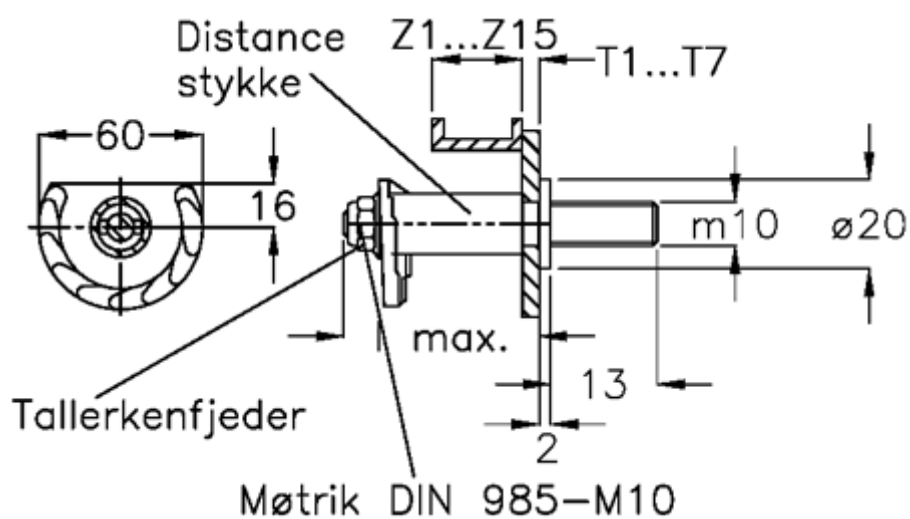

Article number: 20895510

Description: E+G Door lock
GN 117-GB-T5-Z10

Measures

Cam thickness = 27-36